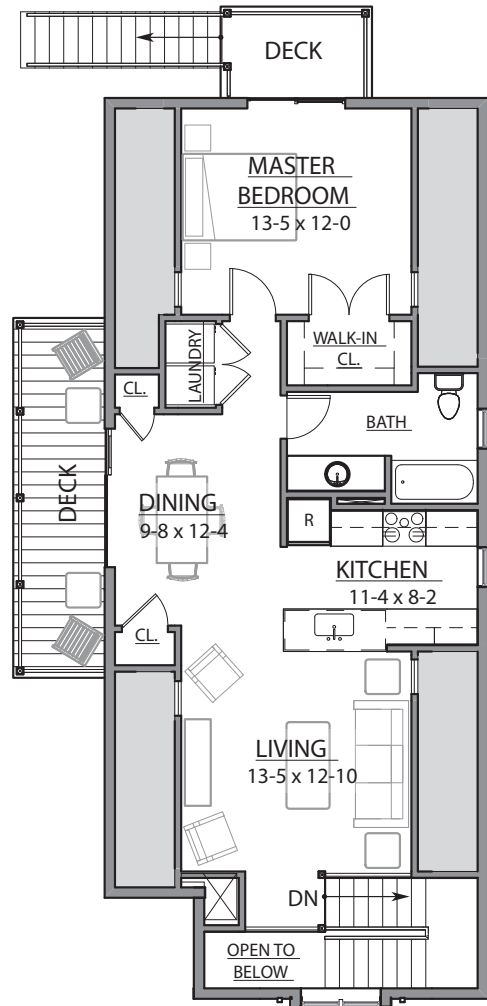

The Kingsbury

1 Bedroom, 1 Bath

875 Total Square Feet

FIRST FLOOR - 68 sf

SECOND FLOOR - 807 sf