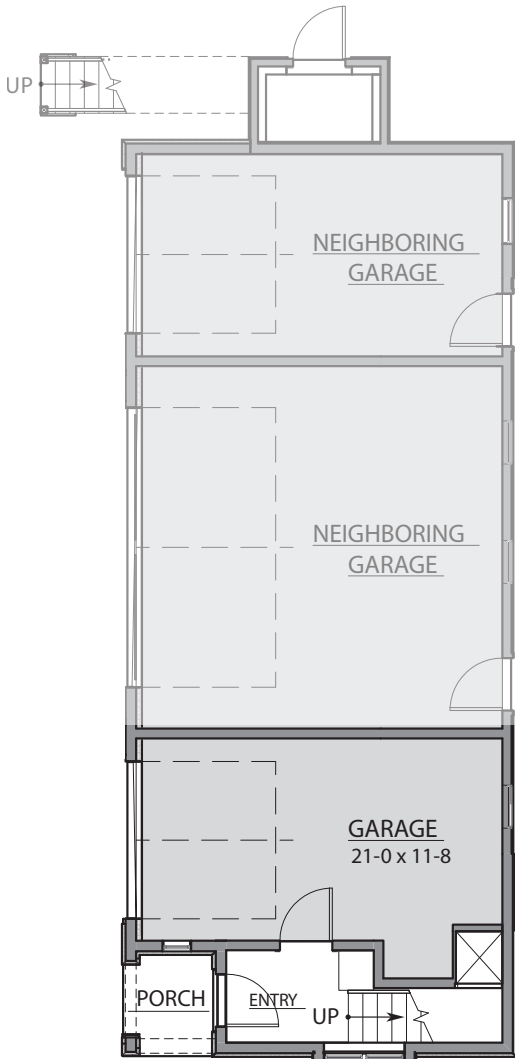

The Kingsbury

1 Bedroom, 1 Bath

875 Total Square Feet

FIRST FLOOR - 68 sf

SECOND FLOOR - 807 sf